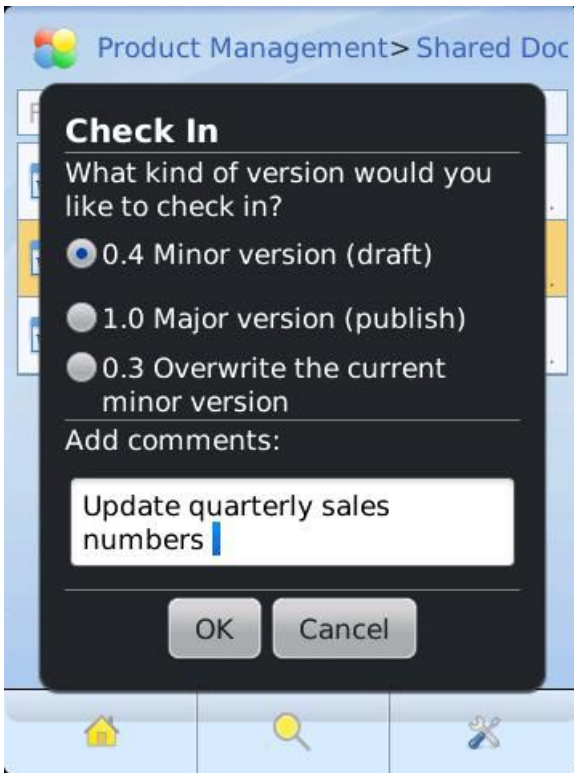

Links im Artikel:

¹ <http://us.blackberry.com/business/software/sharepoint.jsp>

² <http://us.blackberry.com/business/software/sharepoint.jsp>

Bildergalerien im Artikel:

^{gal1} **SharePoint auf BlackBerry**

BlackBerry Client for Microsoft SharePoint

Wikis

Foto: RIM

BlackBerry Client for Microsoft SharePoint

Sharepoint-Sites.

Foto: RIM

BlackBerry Client for Microsoft SharePoint

Suchergebniss

Foto: RIM

BlackBerry Client for Microsoft SharePoint

Auschecken eines Dokuments.

Foto: RIM

BlackBerry Client for Microsoft SharePoint

Versionkontrolle des Dokuments

Foto: RIM

BlackBerry Client for Microsoft SharePoint